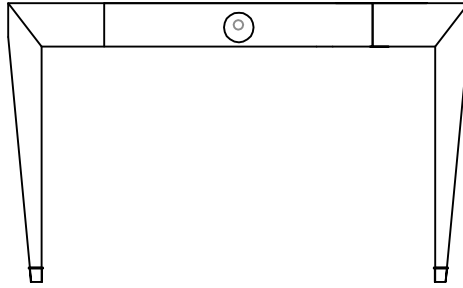

Simone Desk

48"w x 30"d x 30"h

Fairbanks Collection

Applegate Tran
FURNITURE

Simone Desk

Dimensions	48"w x 30"d x 30"h
Materials	Desk with leather top and stone hardware pull.
Wood options	Walnut White Oak
Color options	Blizzard White Midnight Green Mayan Sol California Gray Tahoe Blue Electric Green Chocolate Mocha
Leather options (26 sq. ft.)	Willow Sand Teal