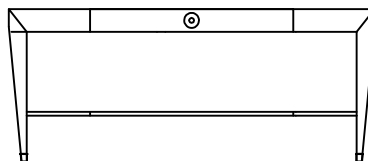

Simone Console

Note: Available in custom dimensions.