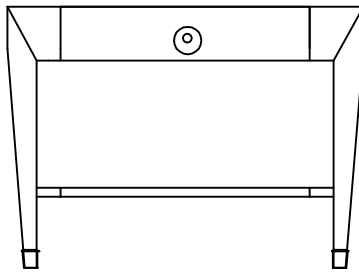

Simone Side Table

30"w x 18"d x 22"h

Fairbanks Collection

Applegate Tran
FURNITURE

Simone Side Table

- Dimensions** 30"w x 18"d x 22"h
- Materials** Side table with leather top and stone hardware pull.
- Wood options** Walnut
White Oak
- Color options** Blizzard White
Midnight Green
Mayan Sol
California Gray
Tahoe Blue
Electric Green
Chocolate Mocha
- Leather options** Willow
(26 sq. ft.) Sand
Teal